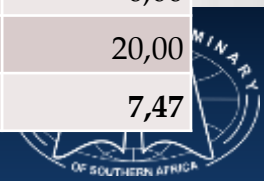

Christian = ALL “Christian” (Cath, Angl, Orth, etc.); Evangelicals = “broad group”;
Source: Operation World, 2010

ANY
QUESTIONS?

SURVEY 2016

Name of Institution	Number of courses (total) offered (part of BTh programme) (x2)	Number of courses (total) to be considered mission courses (x2) <u>direct</u>	Number of courses (total) to be considered <u>indirect</u> mission courses (x1)	Percentage
BTC	53	7	1	14,15
CTBS	44	2	5	10,23
CBCS	64	1	2	3,13
CRTS	30	6	0	20,00
Cornerstone	50	3	3	9,00
GST	144	7	12	9,03
HTC	109	3	5	5,05
HC	50	3	2	8,00
MTC	39	4	0	10,26
NTC	30	0	2	3,33
SATS	58	2	3	6,03
TEEC	26	1	0	3,85
UBI	60	2	3	5,83
SABC	31	1	2	6,45
NWU	53	3	1	6,60
AFM Auckland Park	33	2	0	6,06
SAREPTA	30	6	0	20,00
Average	854	53	41	7,47