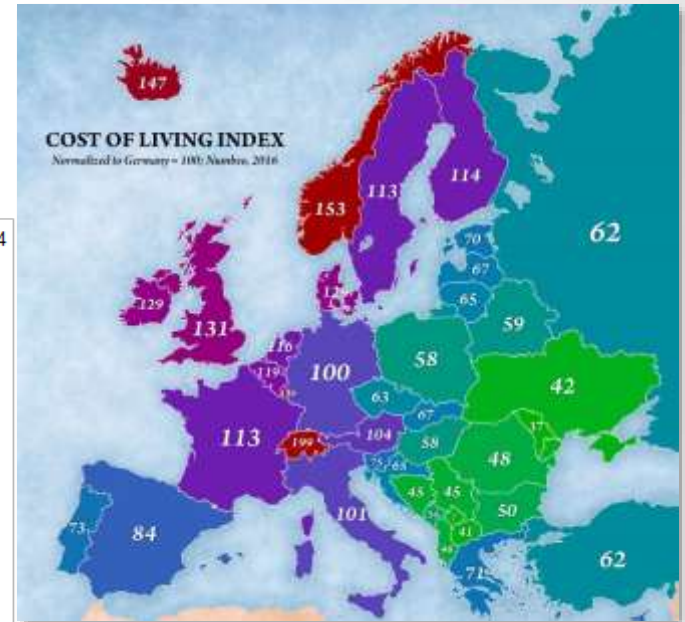

OBSTACLES

Administrative Tasks

**“Bureaucracy
is the death
of all sound
work.”**

Albert Einstein (The world as I see it)

OBSTACLES

Culture and Temptations

OBSTACLES

Spiritual Climate and Realities

OBSTACLES

Finances and Cost of Living

Relative price levels by PPP

OBSTACLES

Ecclesiology and Church History

Blue: nominally Catholic
Red: nominally Orthodox
Purple: nominally Protestant

WAY FORWARD

“THE WEST IS DYING”

Country	Population	% Christian	% Evangelical
Germany	82,06	64,3	2,1
France	62,64	61,1	1,0
UK	62,13	59,7	8,8
Russia	140,37	66,9	1,2
Italy	60,10	82,4	1,1
Spain	45,45	77,1	1,0
Ukraine	45,43	79	3,8
Poland	38,04	89,6	0,3
Netherlands	16,65	46,6	4,3
Finland	5,35	83,8	12,1
South Africa	50,49	75,2	21,1