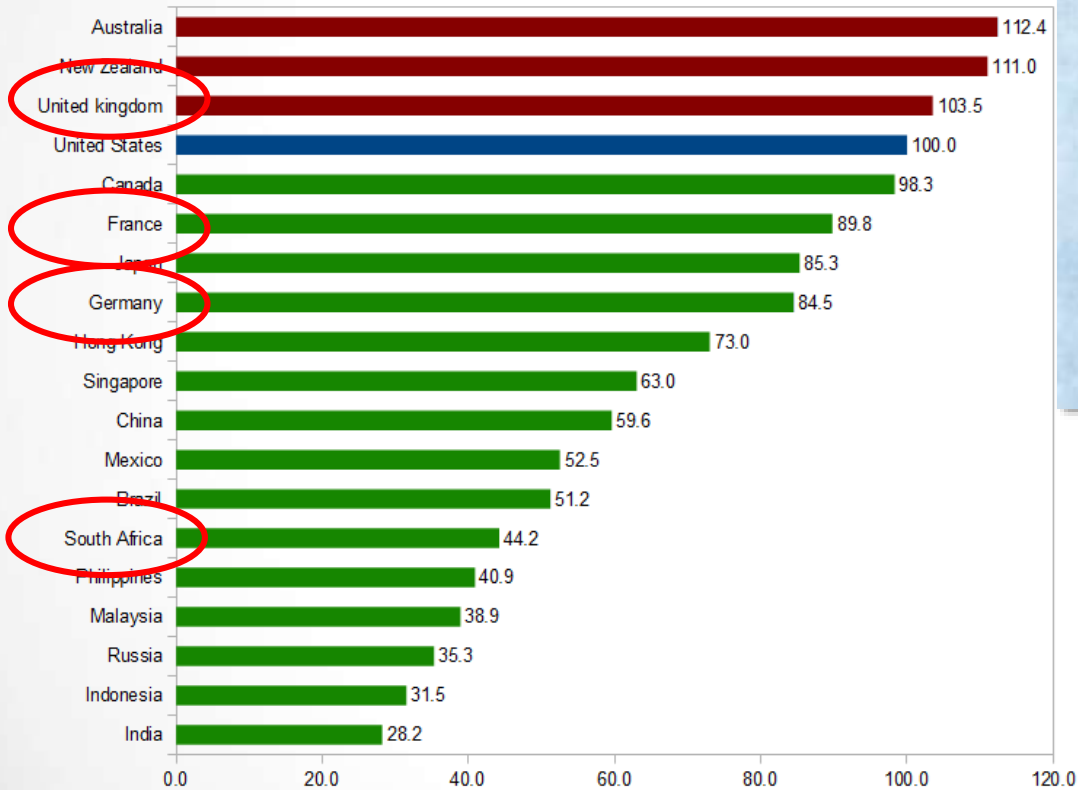

OBSTACLES

Administrative Tasks

**“Bureaucracy
is the death
of all sound
work.”**

Albert Einstein (The world as I see it)

OBSTACLES

Culture and Temptations

OBSTACLES

Spiritual Climate and Realities

OBSTACLES

Finances and Cost of Living

Relative price levels by PPP

OBSTACLES

Ecclesiology and Church History

Blue: nominally Catholic
Red: nominally Orthodox
Purple: nominally Protestant

WAY FORWARD

“THE WEST IS DYING”