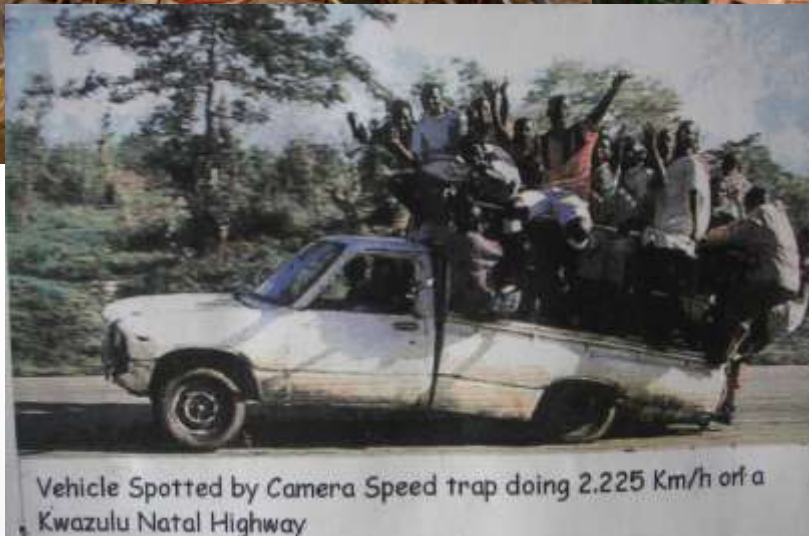

Endurance

Vehicle Spotted by Camera Speed trap doing 2.225 Km/h on a Kwazulu Natal Highway

WHAT IS NEEDED ?

What can Africa offer the West?

Vibrancy

Not to be confused with being “Charismatic” or “Pentecostal”